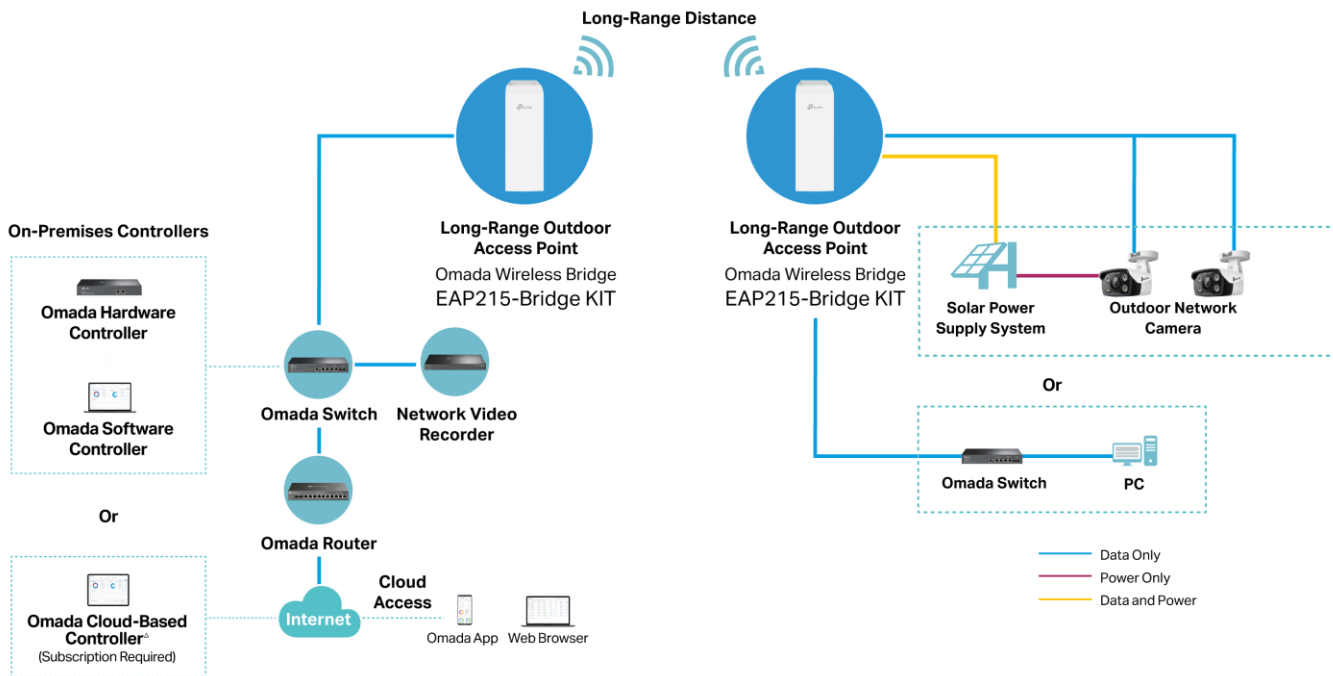

Long-Range Networking for Surveillance

Wireless PtMP and PtP links provide a perfect wireless surveillance solution for remote storehouses, construction sites, mining sites, logging sites, and more. Omada Long-Range Outdoor Access Points, an important member of Omada Software-Defined Networking (SDN), provide PtMP and PtP links and are ideal for hundreds of meters to multi-kilometer long-distance wireless data transmissions, saving wiring costs for your network.

Control Center

Remote Locations

Recommended Scenarios	Multiple 2K+ cameras in remote locations over 500 meters	Multiple 2K+ cameras in remote locations within 1 km	Multiple HD cameras in remote locations
Model	EAP215-Bridge KIT	EAP211-Bridge KIT	EAP115-Bridge KIT
Frequency	5 GHz		
Max Wireless Speed*	867 Mbps	867 Mbps	300 Mbps
Max Transmission Distance*	5 km+	1 km+	5 km+
Weatherproof Enclosure	IP65		
Lightning Protection	6 kV		
Ethernet Ports	3× Gigabit	3× Gigabit	3× 10/100 Mbps
Power Supply Method	Passive PoE and DC		
Centralized Management	Omada; Cloud Access; Omada App		
Operating Temperature	-40°C~70°C (-40°F~158°F);		

Three Gigabit/FE Ports for Multiple Cameras

Provide wired connections to more IP cameras, easing the burden of complex device deployment.

Up to 5 km Transmission Distance (Vary from Models)

Eliminates the limitations of traditional cable transmission distance. Ideal for multi-kilometer long-distance wireless data transmissions, saving wiring costs for your network.

Agile LEDs for Quick Deployment

Flexibly adjust your wireless bridges' position and angle following the LED signal strength displays for optimal reception after auto-pairing.

Flexible DC + Passive PoE Power Supply